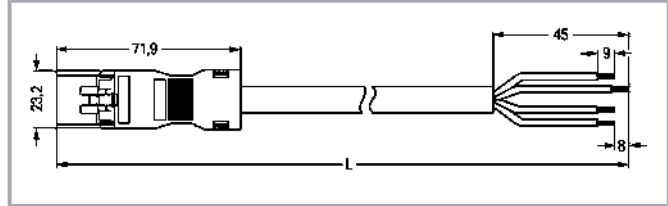

## Data sheet | Item number: 891-8994/215-802

pre-assembled connecting cable; Eca; Plug/open-ended; 4-pole; Cod. A; 8 m; 1,00 mm<sup>2</sup>; white

[www.wago.com/891-8994\\_215-802](http://www.wago.com/891-8994_215-802)

### Item description

- Protected against mismatching and maintenance-free
- Compact design with 4.4 mm pole spacing

#### Connection 1

Number of poles	4
Sheathed cable diameter	7.1 ... 9 mm
Wire cross-section	1 mm <sup>2</sup>